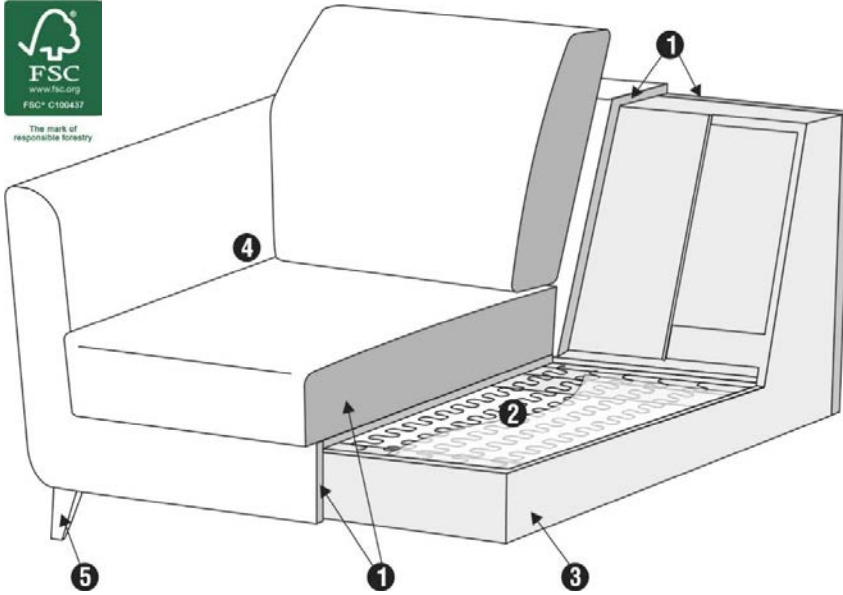

TECHNICAL SPECIFICATION

PROFILE

COMFORT: standard

- | | |
|---|---|
| 1 | polyurethane foam/ high resilient polyurethane foam |
| 2 | springs |
| 3 | FSC® certified solid wood and wood based elements |
| 4 | fabric |
| 5 | FSC® certified solid wood legs |

UPHOLSTERY:

fabric: FC - fix cover

PHOTOS

RUCOLA is also available with buttons in the back cushions. You can choose colour of the buttons

FEET

COLOURS OF WOODEN FEET

Sales Pricelist 2017

UPHOLSTERY: fabric: FC - fix cover COMFORT: standard

elements with buttons:

216x89x84/46	3 seater with buttons										
	FC	E1429-0400-2SC	1,20	50	8,5	1 386	1 386	1 519	1 670	1 820	2 287

186x89x84/46	2,5 seater with buttons										
	FC	E1429-0300-2SC	1,10	44	7,4	1 252	1 252	1 369	1 503	1 619	2 037