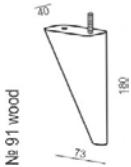

TECHNICAL SPECIFICATION

PROFILE

COMFORT: standard

1	polyurethane foam/ high resilient polyurethane foam
2	springs
3	FSC® certified solid wood and wood based elements
4	fabric
5	FSC® certified solid wood legs

UPHOLSTERY:

fabric: FC - fix cover

PHOTOS

RUCOLA is also available with buttons in the back cushions. You can choose colour of the buttons

FEET

COLOURS OF WOODEN FEET