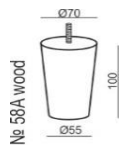

TECHNICAL SPECIFICATION

PROFILE

COMFORT: lux

1	polyurethane foam/ high resilient polyurethane foam
2	cushion chamber with mix of feather and silicone balls
3	springs
4	FSC® certified solid wood and wood based elements
5	fabric
6	FSC® certified solid wood legs

UPHOLSTERY:

fabric: LC - loose cover

PHOTOS

FEET

COLOURS OF WOODEN FEET

oak

bleached oak

walnut

dark brown

black