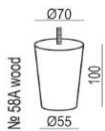

TECHNICAL SPECIFICATION

PROFILE

COMFORT: lux

	1	polyurethane foam/ high resilient polyurethane foam
	2	cushion chamber with mix of feather and silicone balls
	3	springs
	4	solid wood and wood based elements
	5	fabric
	6	solid wood legs

The producer reserves the right to change construction of products and components used due to improving durability of product and customer satisfaction without any further notice.

UPHOLSTERY:

fabric: LC - loose cover, Comfort: LUX

PHOTOS

FEET

COLOURS OF WOODEN FEET

oak

bleached oak

walnut

dark brown

black