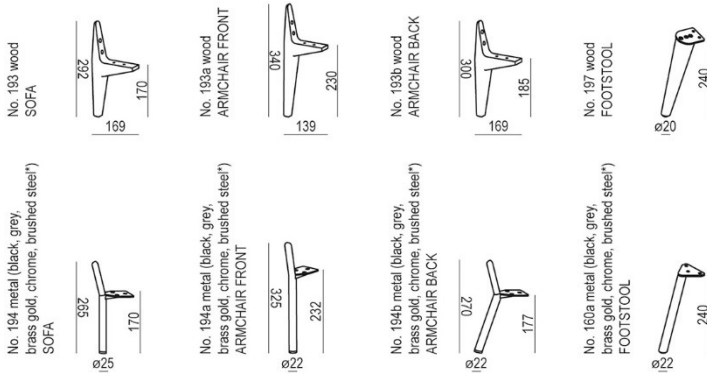

FEET

COLOURS OF WOODEN FEET

oak

bleached oak

walnut

dark brown

black