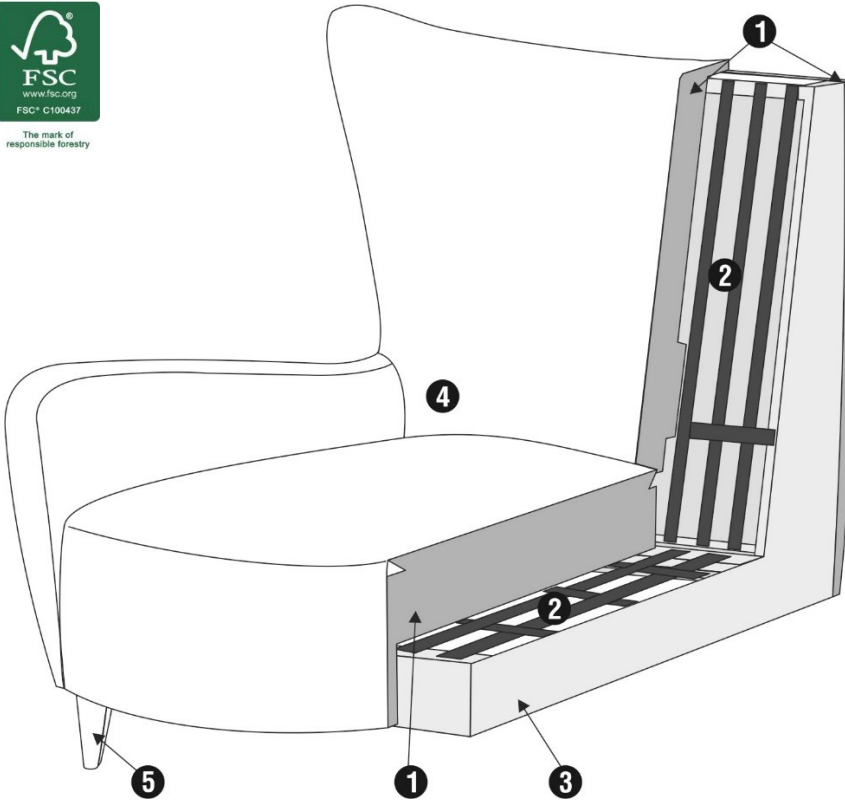

TECHNICAL SPECIFICATION

PROFILE

COMFORT: standard

1	polyurethane foam/high resilient polyurethane foam
2	upholstery belts
3	FSC® certified solid wood and wood based elements
4	fabric (limited choice)
5	FSC® certified solid wood legs

The producer reserves the right to change construction of products and compnents used due to improving durability of product and customer satisfaction without any further notice.

UPHOLSTERY:

fabric: FC - fix cover /only in dedicate fabrics: