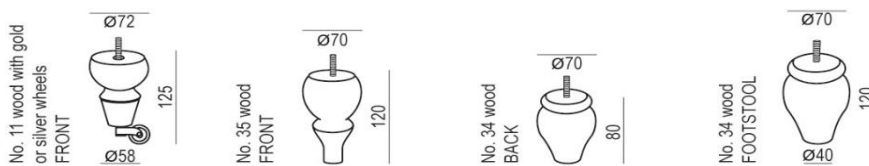

TECHNICAL SPECIFICATION

PROFILE

COMFORT: lux

1	polyurethane foam/ high resilient polyurethane foam
2	cushion chamber with mix of feather and silicone balls
3	upholstery belts
4	springs
5	FSC® certified solid wood and wood based elements
6	fabric
7	FSC certified solid wood legs with metal rolls (silver or gold) and floor protection

The producer reserves the right to change construction of products and components used due to improving durability of product and customer satisfaction without any further notice.

UPHOLSTERY:

fabric and leather: FC - fix cover, Comfort: Lux

FEET

COLOURS OF WOODEN FEET