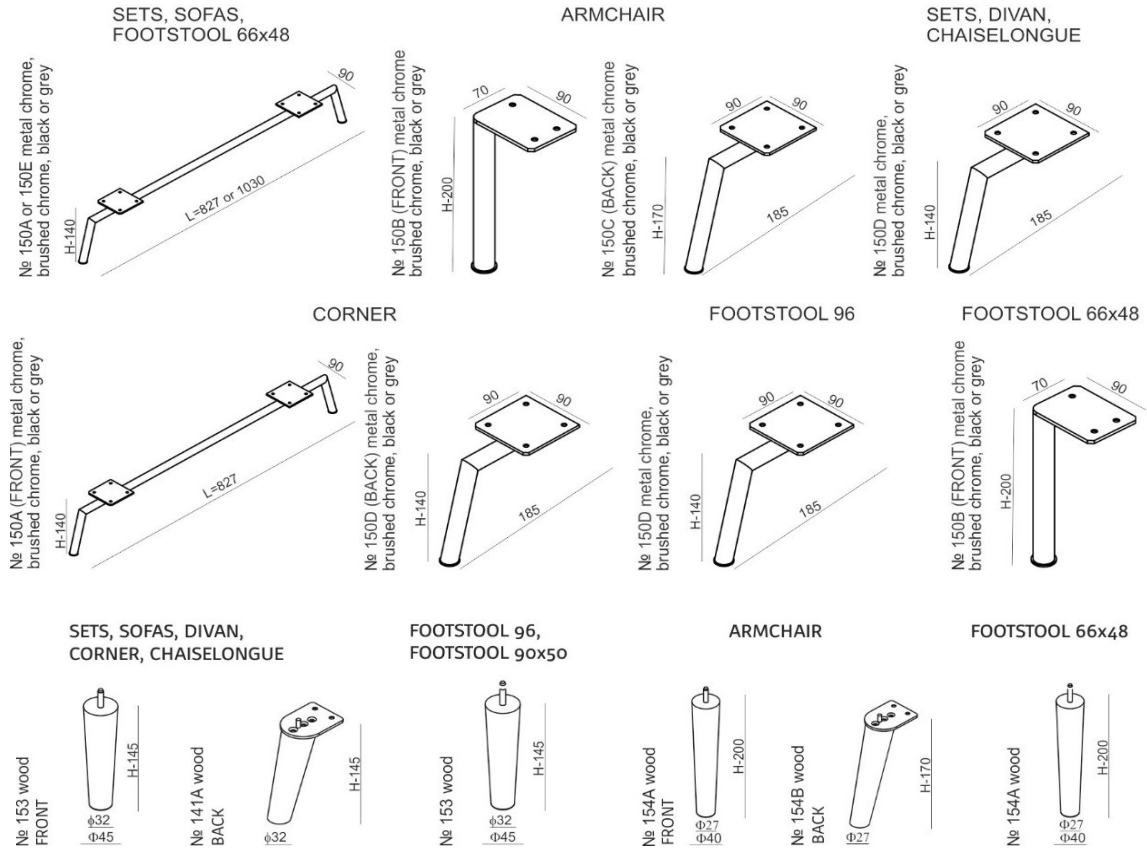

TECHNICAL SPECIFICATION

FEET