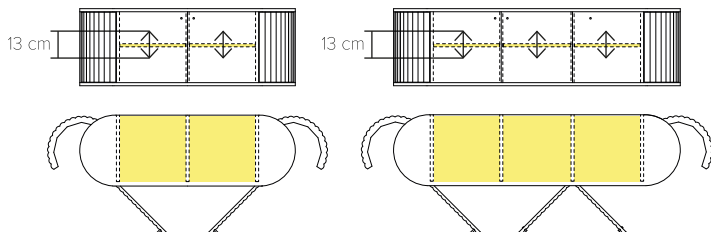

Additional information

Soft close

Alle doors (except the hidden doors in the ends) are with soft close.

Sideboard							
Drawing	Leg type	Item no.	dimensions (cm)			price (EUR)	
			W	D	H	Ash	Oak
  Sideboard w/3 doors (+2 hidden) extra height	H40 cm steel legs	VE3DH	185	46	90	3.035	3.794
	H40 cm wooden legs*	VE3DHW				3.163	3.972
  Sideboard w/2 doors (+2 hidden) extra height	H40 cm steel legs	VE2DH	139	46	90	2.631	3.289
	H40 cm wooden legs*	VE2DHW				2.733	3.442
  Sideboard w/3 doors (+2 hidden)	H30 cm steel legs	VE3D	185	46	80	2.891	3.614
	H30 cm wooden legs*	VE3DW				3.018	3.792
  Sideboard w/2 doors (+2 hidden)	H30 cm steel legs	VE2D	139	46	80	2.506	3.132
	H30 cm wooden legs*	VE2DW				2.608	3.285

*Wooden legs with brass or black steel pipe.