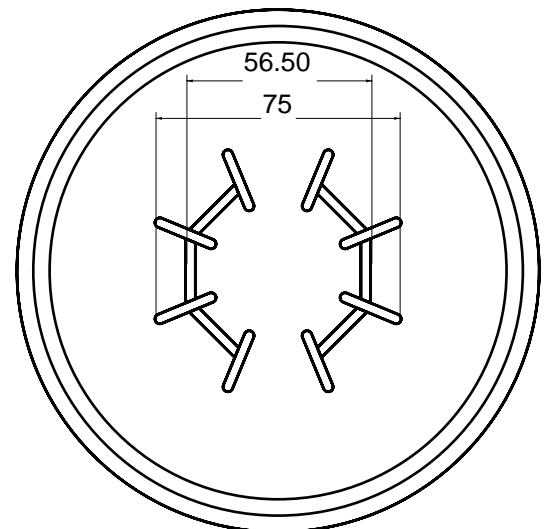

D140-160 cm