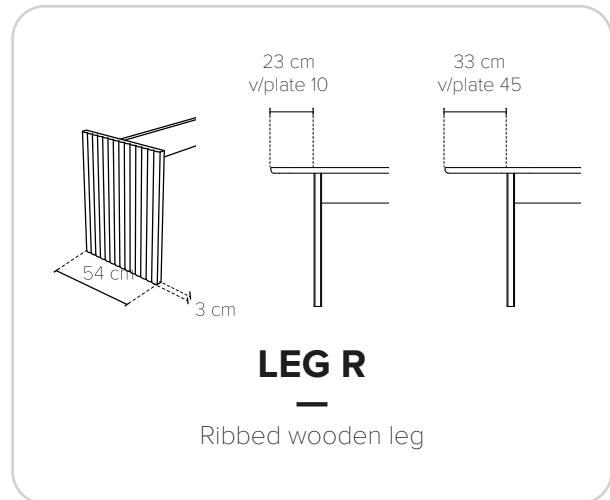

Edge profiles

#1 - Harlekin

#2 - Arched

#3 - Rounded
(Pisa)

#4 - Straight

plate 10

R10 top plate: here the legs will always be mounted 23 cm from the table end.

Extension leaf R5.

plate 45

R45 table top: here the legs will always be mounted 33 cm from the table end.

LEG C

Wooden pillar base.

You can place chairs all the way around this leg.

LEG R

Ribbed wooden leg

INFO

Velvet round dining tables

Edge profiles

#1 - Harlekin

#2 - Arched

#3 - Rounded
(Pisa)

#4 - Straight

D100-130 cm

D100-130 cm