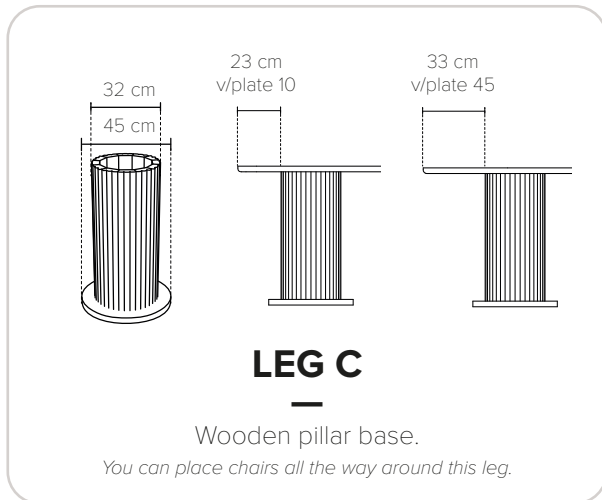

Edge profiles

#1 - Harlekin

#2 - Arched

#3 - Rounded
(Pisa)

#4 - Straight

plate 10

R10 top plate: here the legs will always be mounted 23 cm from the table end.

Extension leaf R5.

plate 45

R45 table top: here the legs will always be mounted 33 cm from the table end.

LEG C

Wooden pillar base.

You can place chairs all the way around this leg.

LEG R

Ribbed wooden leg

INFO