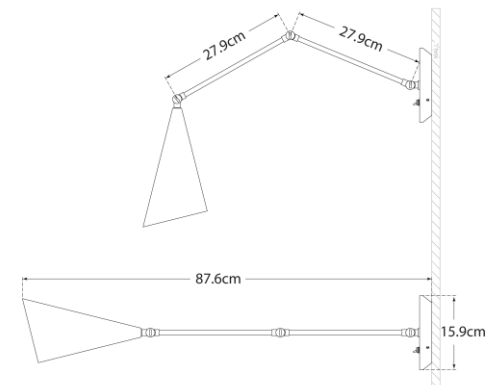

### Clemente Double Arm Library Sconce

Item # ARN 2912BLK-EU

Designer: AERIN

Height: 50.8cm - 90.2cm

Width: 16.5cm

Extension: 33cm - 88.9cm

Backplate: 15.9cm Round

Finishes: BLK, WHT

Shade Treatments: BKL, WHT

Socket: E27 Keyless w/ Switch on Backplate

Wattage: 40 A

IP Rating: IP20 Class I

Side View