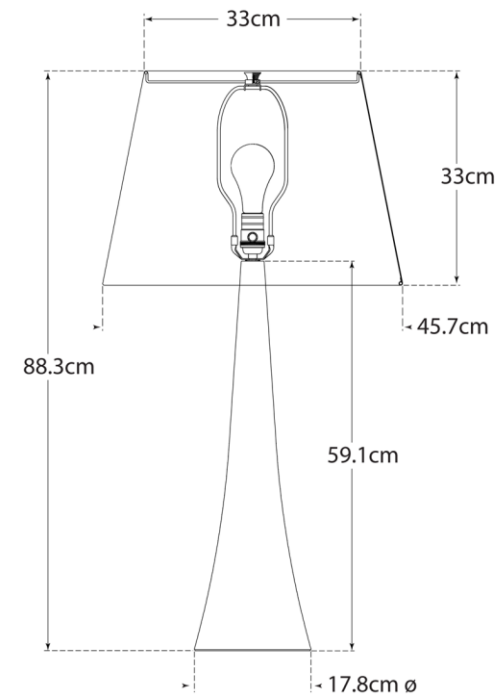

TEAR SHEET

Dover Table Lamp

Item # ARN 3002AI-L-EU

Designer: AERIN

Height: 88.3cm

Width: 45.7cm

Base: 17.8cm Round

Finishes: AI, BSL, G

Shade Treatments: L

Shade Details: 33cm x 45.7cm x 33cm

Socket: E27 Keyless w/ Line Switch

Wattage: 100 A

IP Rating: IP20 Class II

ARN3002