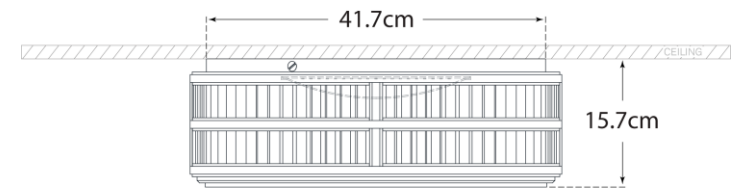

TEAR SHEET

Perren 18" Flush Mount

Item # RL 4721BZ-EU

Designer: Ralph Lauren

Height: 15.9cm

Width: 45.7cm

Finishes: BZ, NB, PN

Glass Options: WG

Socket: Dedicated LED

Wattage: 36w (2800lm)

IP Rating: IP20 Class I

Side View