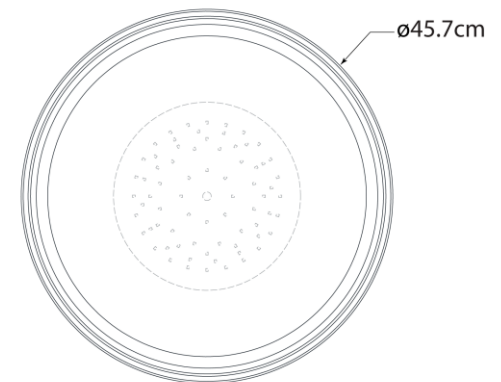

Side View

Bottom View