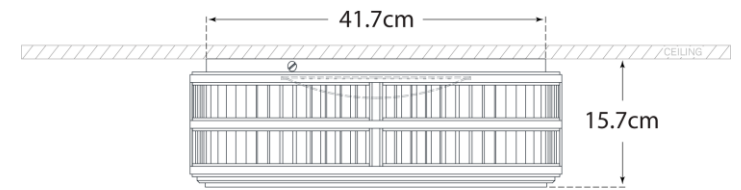

TEAR SHEET

Perren 18" Flush Mount

Item # RL 4721NB-EU

Designer: Ralph Lauren

Height: 15.9cm

Width: 45.7cm

Finishes: BZ, NB, PN

Glass Options: WG

Socket: Dedicated LED

Wattage: 36w (2800lm)

IP Rating: IP20 Class I

Side View