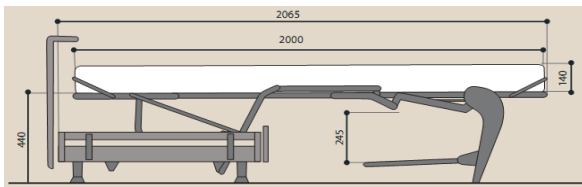

UPHOLSTERY:

fabric or leather: FC - fix cover, COMFORT: STD - standard MATTRESS: foam or bonell

ARMRESTS

ARMREST I
cm 98 x 12 x 54 H

ARMREST II
cm 98 x 17 x 54 H

ARMREST III
cm 98 x 18 x 54 H

ARMREST IV
cm 98 x 5 x 54 H

ENDPART LEFT (or RIGHT)
cm 95 x 4 x 64 H

FEET

ARMREST IV and ENDPART
- only plastic support from sofa bed

COLOURS OF WOODEN FEET

oak

bleached oak

walnut

black

TECHNICAL SPECIFICATION

PHOTOS

Total sofa depth after spread: 213 cm

MECHANISM

REF	A	B/Mattress
182/160	182 cm	160 cm
162/140	162 cm	140 cm
142/120	142 cm	120 cm

MATTRESS

NOVA FOAM MATTRESS

foam HR 35 kg
"termofix" non-woven 250 g
fabric: cotton 60%, PE 40%, flame, quilted
height 12 cm

DIMENSION* with armrest No II	DESCRIPTION ARTICLE No	VOL.	WEIGHT	FABRIC USAGE	I	II	III	IV	E	
136x100x88/48	armchair sofa bed (bed surface: 80 x 195 x H:57cm)									
	FC	E1763-0040-2S	0.93	102	6.7	2 300	2 426	2 552	2 678	3 041
98x17x54	armrest left									
	FC	E1763-1920-2	0.18	13	1.4	236	256	276	295	355
98x17x54	armrest right									
	FC	E1763-1910-2	0.18	13	1.4	236	256	276	295	355
4x95x64	endpart left									
	FC	E1763-1960-2	0.02	3	1.2	236	256	276	295	355
4x95x64	endpart right									
	FC	E1763-1950-2	0.02	3	1.2	236	256	276	295	355
x	armrest protection /set of 2									
	LC	E1739-1900-0	0.01	1	0.9	118	138	138	158	197