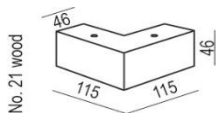

LUKAS

SITS
— comfortable life

home&family

design: SITS

TECHNICAL SPECIFICATION

PROFILE

COMFORT: standard

	1	polyurethane foam/ high resilient polyurethane foam
	2	polyurethane foam or bonnell springs mattress
	3	foam flakes with silicone balls
	4	silicone balls
	5	solid wood and wood based elements
	6	metal mechanism
	7	fabric
	8	solid wood legs (armrest I,II and III)

UPHOLSTERY:

fabric or leather: FC - fix cover, COMFORT: STD - standard MATTRESS: foam or bonell

ARMRESTS

ARMREST I
cm 98 x 12 x 54 H

ARMREST II
cm 98 x 17 x 54 H

ARMREST III
cm 98 x 18 x 54 H

ARMREST IV
cm 98 x 5 x 54 H

ENDPART LEFT (or RIGHT)
cm 95 x 4 x 64 H

FEET

ARMREST IV and ENDPART
- only plastic support from sofa bed

COLOURS OF WOODEN FEET

oak

bleached oak

walnut

black