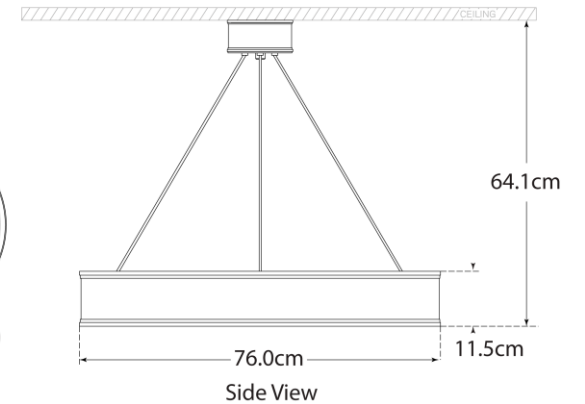

## Connery 30" Ring Chandelier

Item # CHC 1615PN-EU

Designer: Chapman & Myers

Height: 50.8cm - 312.4cm

Fixture Height: 11.4cm

Width: 76.2cm

Canopy: 14cm Round

Finishes: AB, BZ, PN, WHT/AB

Socket: Dedicated LED

Wattage: 65w (5200lm)

IP Rating: IP20 Class I

Note: Height Not Adjustable After Installation

Bottom View(1:2)

Side View