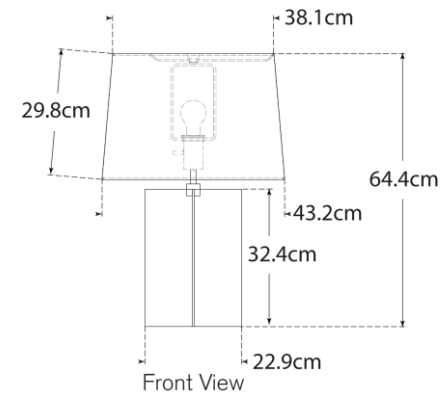

TEAR SHEET

Costes Medium Table Lamp

Item # PCD 3005PN-L-EU

Designer: Paloma Contreras

Height: 64.1cm

Width: 43.2cm

Base: 22.9cm Round

Finishes: BZ, HAB, PN

Shade Treatments: L

Shade Details: 38.1cm x 43.2cm x 29.8cm

Socket: E27 On/Off

Wattage: 15 LED A19

IP Rating: IP20 Class II

Note: French Wired

Top View