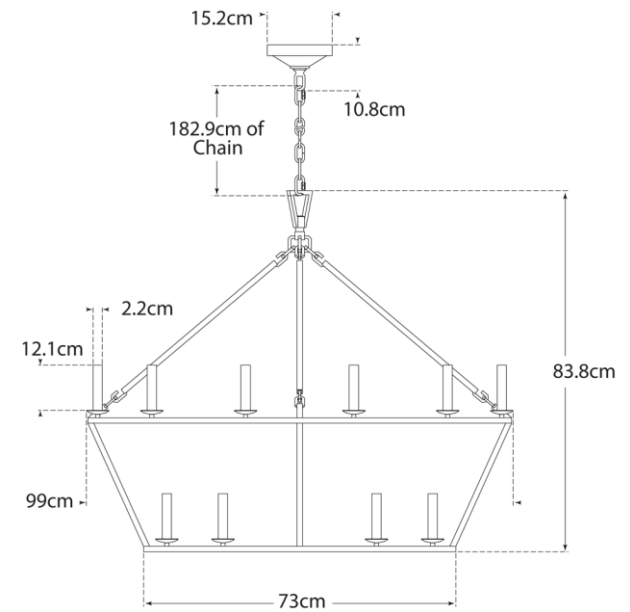

## Darlana Large Two-Tiered Ring Chandelier

Item # CHC 5179PN-EU

Designer: Chapman & Myers

Height: 83.8cm

Width: 101.6cm

Canopy: 15.2cm Round

Finishes: AI, GI, PN

Socket: 20 - E14 Candelabra

Wattage: 20 - 40 B

IP Rating: IP20 Class I

©EFC DESIGNS

CHC5179