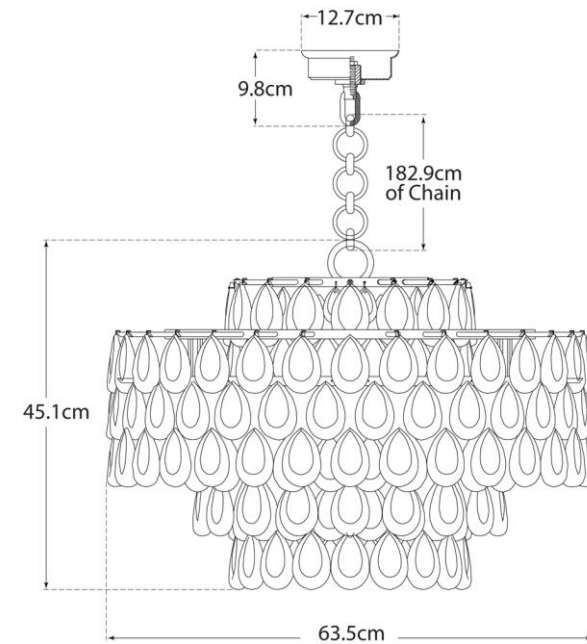

## Liscia Medium Chandelier

Item # ARN 5173PN-CG-EU

Designer: AERIN

Height: 45.1cm

Width: 63.5cm

Canopy: 12.7cm Round

Finishes: G, PN

Glass Options: CG

Socket: 12 - E14 Candelabra

Wattage: 12 - 40 B

IP Rating: IP20 Class I

ARN5173