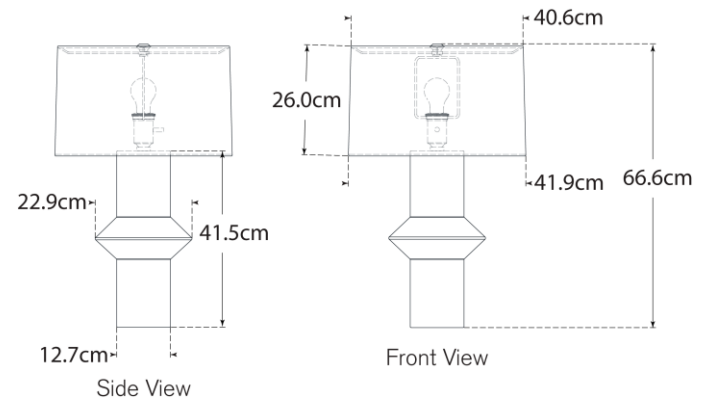

TEAR SHEET

Maxime Medium Table Lamp

Item # PCD 3602AQC-L-EU

Designer: Paloma Contreras

Height: 66.7cm

Width: 41.9cm

Base: 12.7cm Round

Finishes: AQC, EGC, NWT

Shade Treatments: L

Shade Details: 40.6cm x 41.9cm x 26cm

Socket: E27 Keyless w/ Line Switch

Wattage: 15 LED A19

IP Rating: IP20 Class II

Note: Reactive Ceramic Glazes Will Vary in Color and Texture

Top View