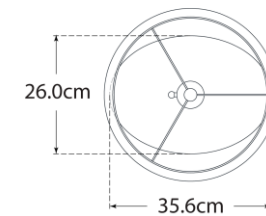

TEAR SHEET

Oscar Medium Sculpted Table Lamp

Item # BBL 3180PW-L-EU

Designer: Barbara Barry

Height: 72.4cm

Width: 38.1cm

Base: 26cm x 35.6cm Oval

Finishes: AI, PW

Shade Treatments: L

Shade Details: 39.4cm x 38.1cm x 30.5cm

Socket: E27 On/Off

Wattage: 15 LED A19

IP Rating: IP20 Class II

Front View

Top View