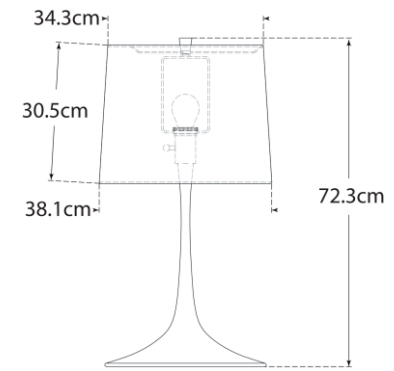

TEAR SHEET

Oscar Medium Sculpted Table Lamp

Item # BBL 3180PW-L-EU

Designer: Barbara Barry

Height: 72.4cm

Width: 38.1cm

Base: 26cm x 35.6cm Oval

Finishes: AI, PW

Shade Treatments: L

Shade Details: 39.4cm x 38.1cm x 30.5cm

Socket: E27 On/Off

Wattage: 15 LED A19

IP Rating: IP20 Class II

Front View

Top View