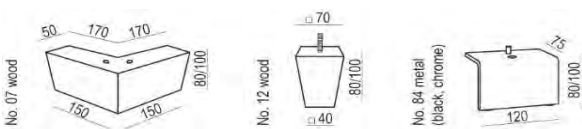

CLOUD LUX

tea&book

design: SITS

TECHNICAL SPECIFICATION

PROFILE

COMFORT: lux

	1	polyurethane foam/high resilient polyurethane foam
	2	cushion chamber with mix of feather and silicone balls
	3	upholstery belts
	4	solid wood and wood based elements
	5	fabric
	6	legs: solid wood or metal (black,chrome)

The producer reserves the right to change construction of products and compnents used due to improving durability of product and customer satisfaction without any further notice.

UPHOLSTERY:

fabric: FC - fix cover or LC - loose cover COMFORT: lux

FEET

COLOURS OF WOODEN FEET