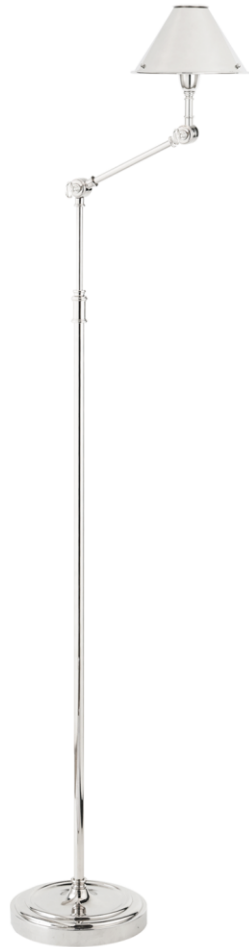

TEAR SHEET

Anette Floor Lamp

Item # RL 1250PN-EU

Designer: Ralph Lauren

Height: 134.6cm - 160cm

Width: 20.3cm

Extension: cm

Base: 20.3cm Round

Finishes: NB, PN

Socket: E14 Candelabra w/ Line Switch

Wattage: 40 B

IP Rating: IP20 Class II