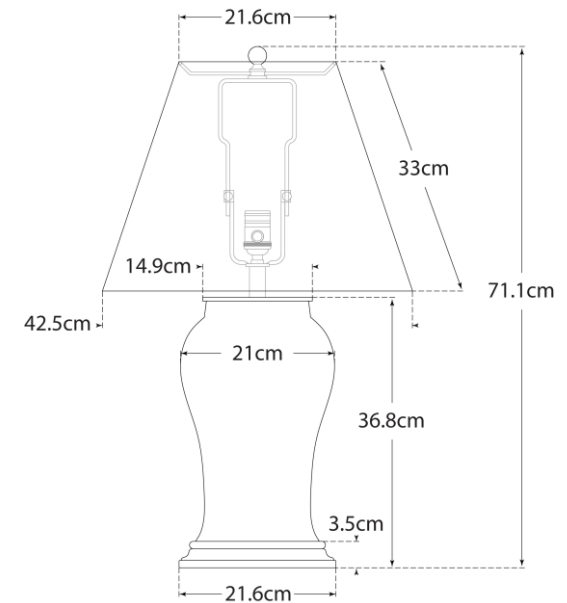

TEAR SHEET

Blythe Medium Table Lamp

Item # RL 3651BW-S-EU

Designer: Ralph Lauren

Height: 68.6cm

Width: 42.5cm

Base: 19cm Round

Finishes: BW

Shade Treatments: S

Shade Details: 21.6cm x 42.5cm x 33cm

Socket: E27 Keyless w/ Line Switch

Wattage: 100 A

IP Rating: IP20 Class II

Front View