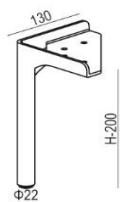

COMBINATION OF FABRIC AND LEATHER

MIX-1 frame in fabric, seat and back cushion in leather

MIX-2 frame in leather, seat and back cushion in fabric (as above in the picture)

FEET

No. 198 metal
(black, chrome, brass gold)

DIMENSION*with legs H:200mm	DESCRIPTION ARTICLE No	VOL.	WEIGHT	LEATHER USAGE	TOUCH	ANILINE	
232x89x75/44	3,5 seater						
	LEATHER	E2554-0600-2S	1.30	74	x	5 307	6 366
	MIX-1	E3554-0602-2S	1.30	74	x	5 307	6 366
	MIX-2	E3554-0600-2S	1.30	74	x	5 307	6 366
202x89x75/44	3 seater						
	LEATHER	E2554-0400-2S	1.16	65	x	4 421	5 307
	MIX-1	E3554-0402-2S	1.16	65	x	4 421	5 307
	MIX-2	E3554-0400-2S	1.16	65	x	4 421	5 307
182x89x75/44	2 seater						
	LEATHER	E2554-0200-2S	1.05	59	x	3 935	4 723
	MIX-1	E3554-0202-2S	1.05	59	x	3 935	4 723
	MIX-2	E3554-0200-2S	1.05	59	x	3 935	4 723
107x89x75/44	armchair						
	LEATHER	E2554-0000-2S	0.62	47	x	2 695	3 233
	MIX-1	E3554-0003-2S	0.62	47	x	2 695	3 233
	MIX-2	E3554-0000-2S	0.62	47	x	2 695	3 233
114x82x44	footstool 114x82						
	LEATHER	E2554-1060-2S	0.44	24	x	1 403	1 684
	MIX-1	E3554-1061-2S	0.44	24	x	1 403	1 684
	MIX-2	E3554-1060-2S	0.44	24	x	1 403	1 684
45x45	deco cushion 45x45						
	LEATHER	E2554-4545-4S	0.03	1	x	302	333
50x30	deco cushion 50x30						
	LEATHER	E2554-5030-4S	0.02	1	x	302	333

DIMENSION*with legs H:200mm	DESCRIPTION ARTICLE No	VOL.	WEIGHT	LEATHER USAGE	TOUCH	ANILINE
-----------------------------	---------------------------	------	--------	------------------	-------	---------