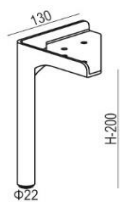

COMBINATION OF FABRIC AND LEATHER

MIX-1 frame in fabric, seat and back cushion in leather

MIX-2 frame in leather, seat and back cushion in fabric (as above in the picture)

FEET

No. 198 metal
(black, chrome, brass gold)

DIMENSION*with legs H:200mm	DESCRIPTION ARTICLE No	VOL.	WEIGHT	LEATHER USAGE	TOUCH	ANILINE	
232x89x75/44 3,5 seater							
	LEATHER	E2554-0600-2S	1.30	74	x	5 130	6 154
	MIX-1	E3554-0602-2S	1.30	74	x	5 130	6 154
	MIX-2	E3554-0600-2S	1.30	74	x	5 130	6 154
202x89x75/44 3 seater							
	LEATHER	E2554-0400-2S	1.16	65	x	4 274	5 130
	MIX-1	E3554-0402-2S	1.16	65	x	4 274	5 130
	MIX-2	E3554-0400-2S	1.16	65	x	4 274	5 130
182x89x75/44 2 seater							
	LEATHER	E2554-0200-2S	1.05	59	x	3 804	4 566
	MIX-1	E3554-0202-2S	1.05	59	x	3 804	4 566
	MIX-2	E3554-0200-2S	1.05	59	x	3 804	4 566
107x89x75/44 armchair							
	LEATHER	E2554-0000-2S	0.62	47	x	2 605	3 125
	MIX-1	E3554-0003-2S	0.62	47	x	2 605	3 125
	MIX-2	E3554-0000-2S	0.62	47	x	2 605	3 125
114x82x44 footstool 114x82							
	LEATHER	E2554-1060-2S	0.44	24	x	1 356	1 628
	MIX-1	E3554-1061-2S	0.44	24	x	1 356	1 628
	MIX-2	E3554-1060-2S	0.44	24	x	1 356	1 628
45x45 deco cushion 45x45							
	LEATHER	E2554-4545-4S	0.03	1	x	292	322
50x30 deco cushion 50x30							
	LEATHER	E2554-5030-4S	0.02	1	x	292	322

DIMENSION*with legs H:200mm	DESCRIPTION ARTICLE No	VOL.	WEIGHT	LEATHER USAGE	TOUCH	ANILINE
-----------------------------	---------------------------	------	--------	------------------	-------	---------