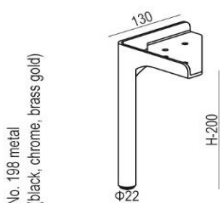

SLIM

coctail&design

BOKNÄS

design: Böttcher&Kayser

TECHNICAL SPECIFICATION

PROFILE

COMFORT: standard

	1	polyurethane foam/ high resilient polyurethane foam
	2	upholstery belts
	3	solid wood and wood based elements
	4	fabric
	5	metal legs (black, brass gold, chrome)

The producer reserves the right to change construction of products and compnents used due to improving durability of product and customer satisfaction without any further notice.

UPHOLSTERY:

fabric, leather or combination of fabric and leather: FC - fix cover comfort: standard

COMBINATION OF FABRIC AND LEATHER (see the price list 'FREJ Leather')

MIX-1 frame in fabric, seat and back cushion in leather

MIX-2 frame in leather, seat and back cushion in fabric (as above in the picture)

FEET