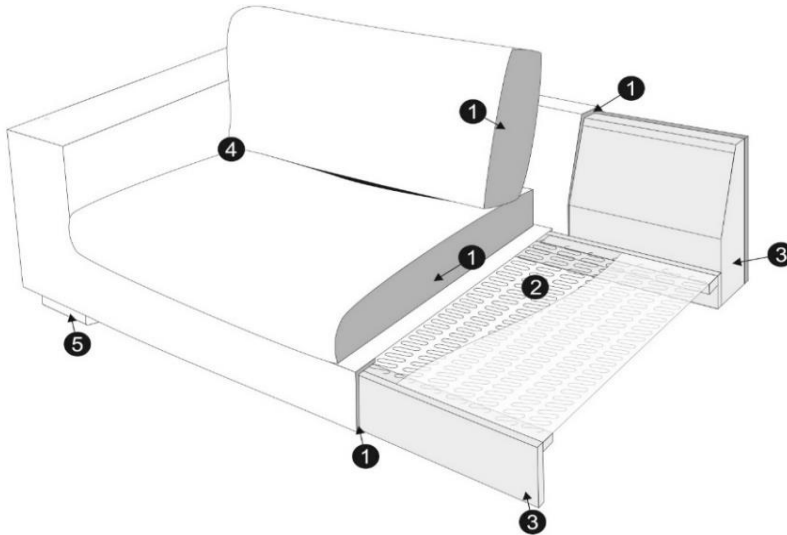

TECHNICAL SPECIFICATION

COMFORT: classic