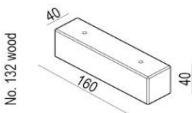

TECHNICAL SPECIFICATION

COMFORT: classic

1	polyurethane foam/high resilient polyurethane foam
2	springs
3	solid wood and wood based elements
4	fabric
5	solid wood legs

The producer reserves the right to change construction of products and compnents used due to improving durability of product and customer satisfaction without any further notice.

UPHOLSTERY:

fabric: FC - fix cover COMFORT: standard, lux or classic

FEET

COLOURS OF WOODEN FEET