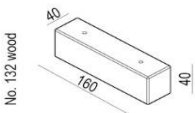

TECHNICAL SPECIFICATION

COMFORT: classic

1	polyurethane foam/high resilient polyurethane foam
2	springs
3	solid wood and wood based elements
4	fabric
5	solid wood legs

The producer reserves the right to change construction of products and compnents used due to improving durability of product and customer satisfaction without any further notice.

UPHOLSTERY:

fabric: FC - fix cover COMFORT: standard, lux or classic

FEET

COLOURS OF WOODEN FEET