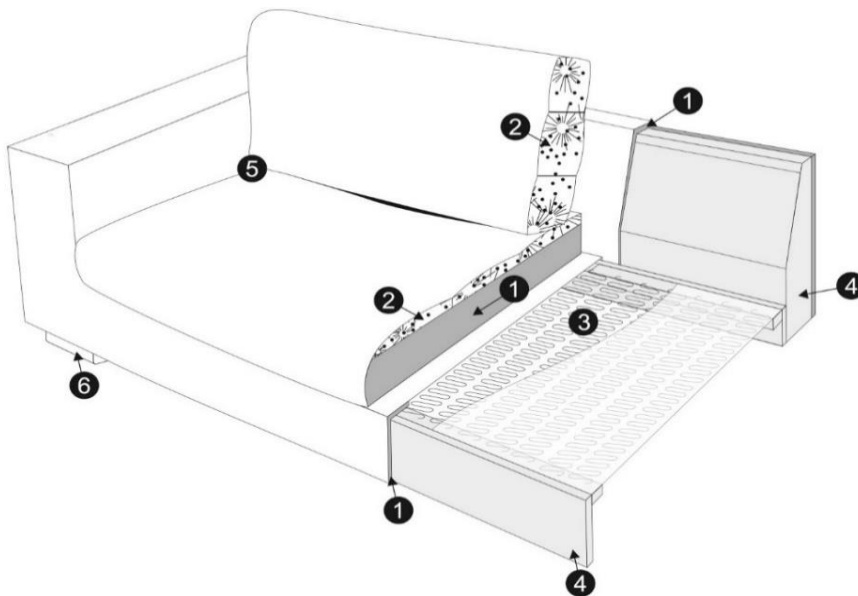

TECHNICAL SPECIFICATION

PROFILE

COMFORT: standard

- 1 polyurethane foam/high resilient polyurethane foam
- 2 silicone balls
- 3 springs
- 4 solid wood and wood based elements
- 5 fabric
- 6 solid wood legs

COMFORT: lux

- 1 polyurethane foam/high resilient polyurethane foam
- 2 cushion chamber with mix of feather and silicone balls
- 3 springs
- 4 solid wood and wood based elements
- 5 fabric
- 6 solid wood legs

TECHNICAL SPECIFICATION

COMFORT: classic

1	polyurethane foam/high resilient polyurethane foam
2	springs
3	solid wood and wood based elements
4	fabric
5	solid wood legs

The producer reserves the right to change construction of products and compnents used due to improving durability of product and customer satisfaction without any further notice.