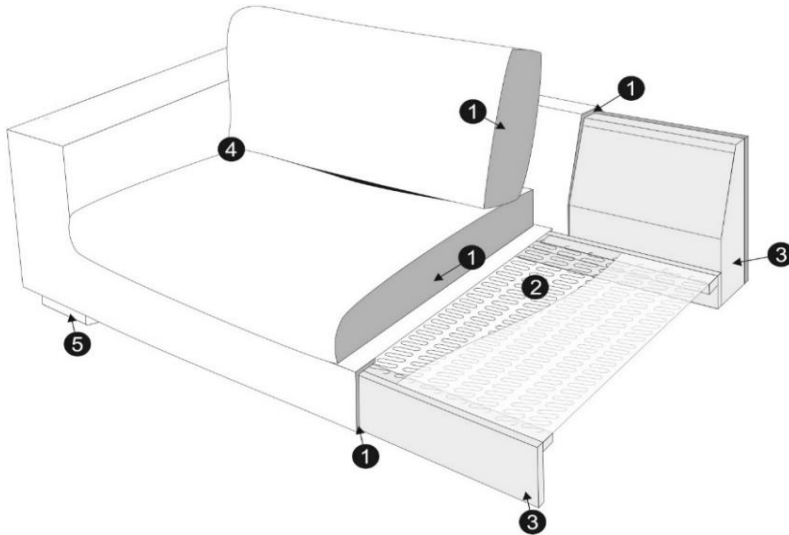

TECHNICAL SPECIFICATION

COMFORT: classic