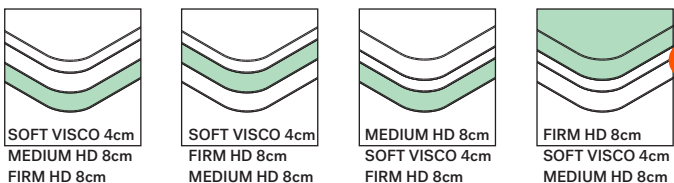

## ETHNICRAFT MATTRESS ADJUST COMFORT LEVEL FOR MATTRESS

**OPEN THE PLASTIC PACKAGING MANUALLY**

DO NOT USE SCISSORS, BLADES OR KNIVES

**ADJUST THE COMFORT LEVEL**

IDENTIFY 3 LAYERS

- MEDIUM HD 8cm
- SOFT VISCO 4cm
- FIRM HD 8cm

COMFORT LEVEL BASED ON LAYER ARRANGEMENT

SOFT VISCO 4cm  
MEDIUM HD 8cm  
FIRM HD 8cm

SOFT VISCO 4cm  
FIRM HD 8cm  
MEDIUM HD 8cm

MEDIUM HD 8cm  
SOFT VISCO 4cm  
FIRM HD 8cm

FIRM HD 8cm  
SOFT VISCO 4cm  
MEDIUM HD 8cm