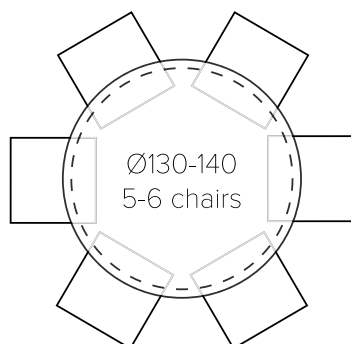

Straight edge

PRICELIST

Lazy Susan – turntable (rotating tray)

The plate has a turning function.
The product can be used with all our round dining tables.

Price: LAZY SUSAN, plate thickness 2 cm				
Description	Item no.	Measure (cm)		Price (EUR)
		D	H	
 Lazy Susan turning plate in ASH	LAZY-80	80	4	503
 Lazy Susan turning plate in ASH	LAZY-60	60	4	441
 Lazy Susan turning plate in OAK	LAZY-80	80	4	679
 Lazy Susan turning plate in OAK	LAZY-60	60	4	571

Edge profile for
LAZY SUSAN

4
Straight edge

MEASURES

Measures for estimating the number of chairs fitting around these tables

Paris / Sydney

- Ø120 X = 32 cm
- Ø130 X = 37 cm
- Ø140 X = 42 cm
- Ø150 X = 47 cm
- Ø160 X = 52 cm