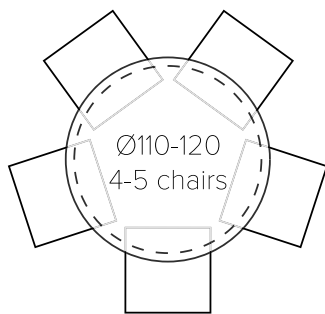

Straight edge

PRICELIST

Lazy Susan – turntable (rotating tray)

The plate has a turning function.
The product can be used with all our round dining tables.

Price: LAZY SUSAN, plate thickness 2 cm				
Description	Item no.	Measure (cm)		Price (EUR)
		D	H	
 Lazy Susan turning plate in ASH	LAZY-80	80	4	503
 Lazy Susan turning plate in ASH	LAZY-60	60	4	441
 Lazy Susan turning plate in OAK	LAZY-80	80	4	679
 Lazy Susan turning plate in OAK	LAZY-60	60	4	571

Edge profile for
LAZY SUSAN

4
Straight edge

MEASURES

Measures for estimating the number of chairs fitting around these tables

Paris / Sydney

- Ø120 X = 32 cm
- Ø130 X = 37 cm
- Ø140 X = 42 cm
- Ø150 X = 47 cm
- Ø160 X = 52 cm