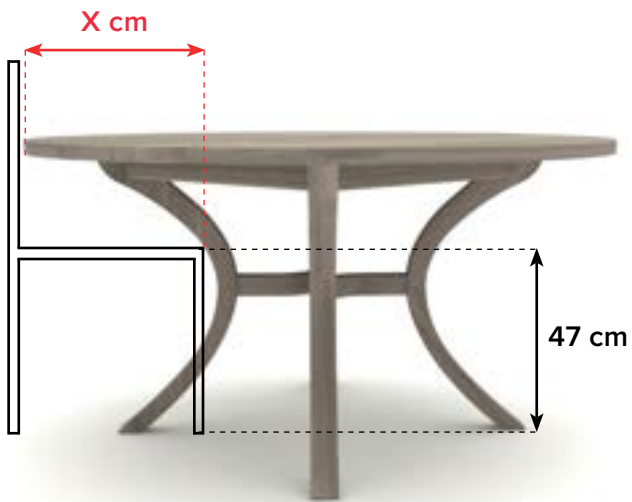

Straight edge

PRICELIST

Lazy Susan – turntable (rotating tray)

The plate has a turning function.
The product can be used with all our round dining tables.

Price: LAZY SUSAN, plate thickness 2 cm				
Description	Item no.	Measure (cm)		Price (EUR)
		D	H	
 Lazy Susan turning plate in ASH	LAZY-80	80	4	503
 Lazy Susan turning plate in ASH	LAZY-60	60	4	441
 Lazy Susan turning plate in OAK	LAZY-80	80	4	679
 Lazy Susan turning plate in OAK	LAZY-60	60	4	571

Edge profile for
LAZY SUSAN

4
Straight edge

MEASURES

Measures for estimating the number of chairs fitting around these tables

Paris / Sydney

- Ø120 X = 32 cm
- Ø130 X = 37 cm
- Ø140 X = 42 cm
- Ø150 X = 47 cm
- Ø160 X = 52 cm