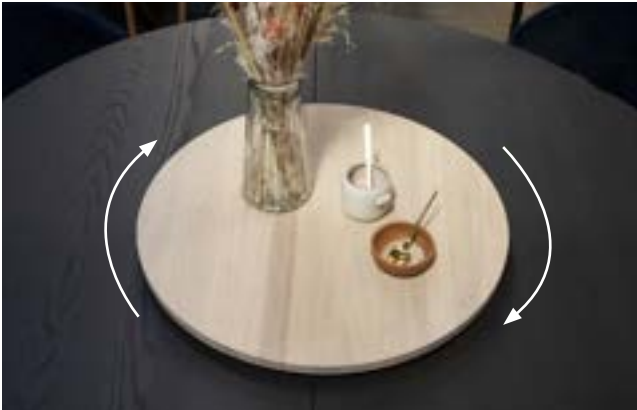

EDGE PROFILES

1

Harlekin edge

2

Arched edge

3

Rounded edge

4

Straight edge

PRICELIST

Lazy Susan – turntable (rotating tray)

The plate has a turning function.
The product can be used with all our round dining tables.

Price: LAZY SUSAN, plate thickness 2 cm				
Description	Item no.	Measure (cm)		Price (EUR)
		D	H	
 Lazy Susan turning plate in ASH	LAZY-80	80	4	503
 Lazy Susan turning plate in ASH	LAZY-60	60	4	441
 Lazy Susan turning plate in OAK	LAZY-80	80	4	679
 Lazy Susan turning plate in OAK	LAZY-60	60	4	571