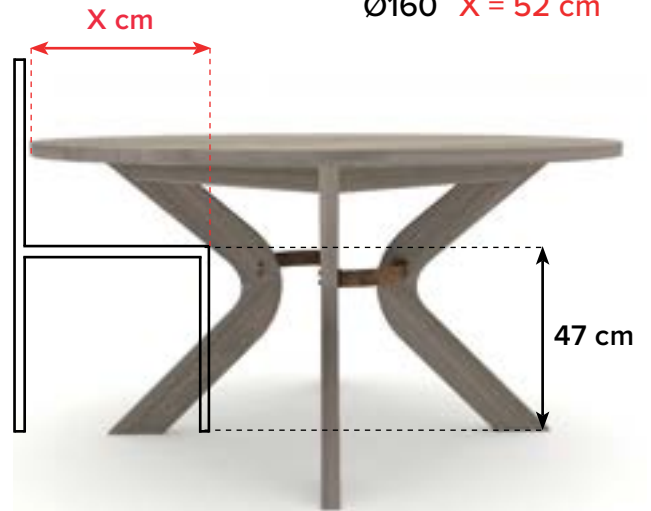

Straight edge

PRICELIST

Lazy Susan – turntable (rotating tray)

The plate has a turning function.
The product can be used with all our round dining tables.

Price: LAZY SUSAN, plate thickness 2 cm				
Description	Item no.	Measure (cm)		Price (EUR)
		D	H	
 Lazy Susan turning plate in ASH	LAZY-80	80	4	503
 Lazy Susan turning plate in ASH	LAZY-60	60	4	441
 Lazy Susan turning plate in OAK	LAZY-80	80	4	679
 Lazy Susan turning plate in OAK	LAZY-60	60	4	571

Edge profile for
LAZY SUSAN

4
Straight edge

MEASURES

Measures for estimating the number of chairs fitting around these tables

Paris / Sydney

- Ø120 X = 32 cm
- Ø130 X = 37 cm
- Ø140 X = 42 cm
- Ø150 X = 47 cm
- Ø160 X = 52 cm