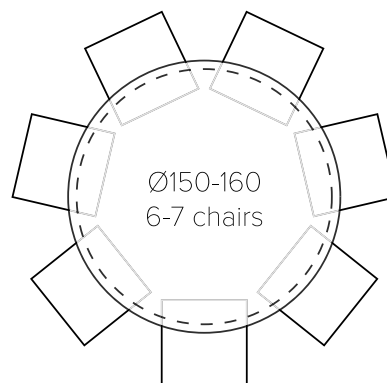

Straight edge

PRICELIST

Lazy Susan – turntable (rotating tray)

The plate has a turning function.
The product can be used with all our round dining tables.

Price: LAZY SUSAN, plate thickness 2 cm				
Description	Item no.	Measure (cm)		Price (EUR)
		D	H	
 Lazy Susan turning plate in ASH	LAZY-80	80	4	503
 Lazy Susan turning plate in ASH	LAZY-60	60	4	441
 Lazy Susan turning plate in OAK	LAZY-80	80	4	679
 Lazy Susan turning plate in OAK	LAZY-60	60	4	571

Edge profile for
LAZY SUSAN

4
Straight edge

MEASURES

Measures for estimating the number of chairs fitting around these tables

Paris / Sydney

- Ø120 X = 32 cm
- Ø130 X = 37 cm
- Ø140 X = 42 cm
- Ø150 X = 47 cm
- Ø160 X = 52 cm