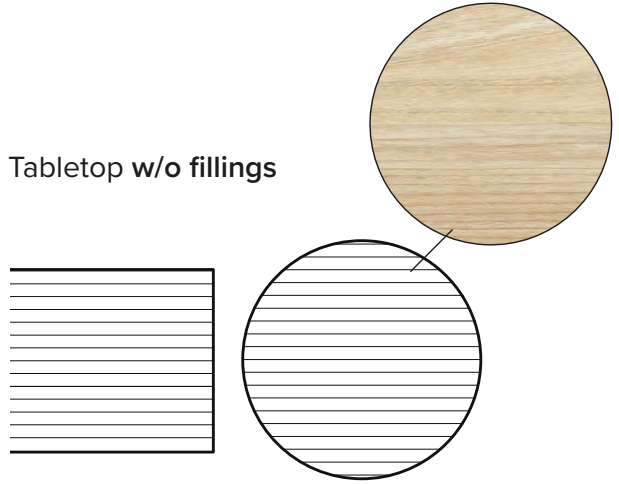

Tabletop w/o fillings

Number of fillings

Dining tables w/middle extension have **8 fillings**

Dining tables w/o middle extension have **6 fillings** (4 fillings in special table length 120 cm or smaller)

Square coffee tables 80x80 cm and larger have **4 fillings**

Square coffee tables 70x70 cm and smaller have **1 filling**

Rectangular coffee tables 70x50 cm and smaller have **1 filling**

Rectangular coffee tables 80x50 cm and larger have **2 fillings**

Ash is standard - Oak + 25%

All prices are retail prices (including VAT 25,5%) in Euro.

We accept no liability for any errors or omissions.