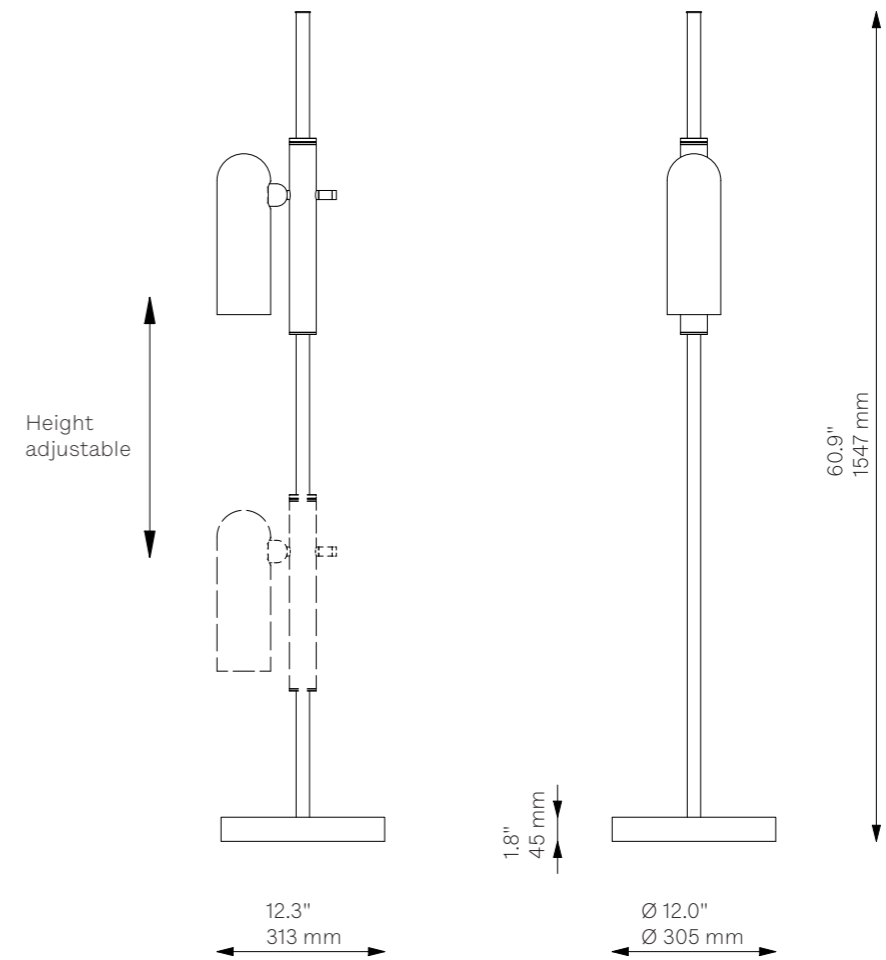

Odyssey 1

B191

Floor

| | | | | | | | | | | | | | |
|---------------------------|--|---------------------|---------|-------------|----------|--------------|------------|-------------------|--------|-----------|-----------|-----------|------------------------------|
| Glass Lampshades | 1 x Ø 100 mm x H 300 mm 1 x Ø 3.9" x H 11.8" Triplex Opal Glass (acid etch on the outside) | | | | | | | | | | | | |
| Weight | 12.3 kg / 27.1 lb | | | | | | | | | | | | |
| Light Source | <table border="0"> <tr> <td>LED Bulb (included)</td> <td>1 x 5 W</td> </tr> <tr> <td>Max Wattage</td> <td>1 x 15 W</td> </tr> <tr> <td>Total Lumens</td> <td>450-500 lm</td> </tr> <tr> <td>Color Temperature</td> <td>3000 K</td> </tr> <tr> <td>Bulb Base</td> <td>E14 / E12</td> </tr> <tr> <td>Bulb Size</td> <td>G45, max length 80 mm / 3.2"</td> </tr> </table> <p>Dimmable with electronic Dimmers only (ELV, trailing edge)</p> | LED Bulb (included) | 1 x 5 W | Max Wattage | 1 x 15 W | Total Lumens | 450-500 lm | Color Temperature | 3000 K | Bulb Base | E14 / E12 | Bulb Size | G45, max length 80 mm / 3.2" |
| LED Bulb (included) | 1 x 5 W | | | | | | | | | | | | |
| Max Wattage | 1 x 15 W | | | | | | | | | | | | |
| Total Lumens | 450-500 lm | | | | | | | | | | | | |
| Color Temperature | 3000 K | | | | | | | | | | | | |
| Bulb Base | E14 / E12 | | | | | | | | | | | | |
| Bulb Size | G45, max length 80 mm / 3.2" | | | | | | | | | | | | |
| Finishes | LBB / Lacquered Burnished Brass BGM / Black Gunmetal PN / Polished Nickel | | | | | | | | | | | | |
| Cord | 3000 mm / 118.1" with inline on-off switch and plug Switch location 500 mm / 19.7" from the base | | | | | | | | | | | | |
| CE/UL Certified | CE | | | | | | | | | | | | |
| Ingress Protection | IP 20 | | | | | | | | | | | | |