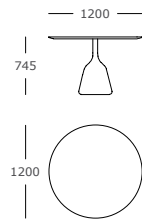

# Coin

---

**Dining table** | Ø 150

**Dining table** | Ø 120

**Dining table** | Ø 120  
Burnished brass base

**Side table** | High

**Side table** | Low