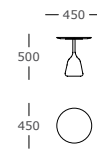

# Coin

---

**Dining table** | Ø 150

**Dining table** | Ø 120

**Dining table** | Ø 120  
Burnished brass base

**Side table** | High

**Side table** | Low