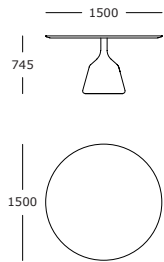

# Coin

---

**Dining table** | Ø 150

**Dining table** | Ø 120

**Dining table** | Ø 120  
Burnished brass base

**Side table** | High

**Side table** | Low