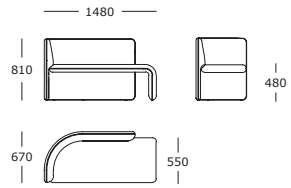

WARRANTY

5 years

1.5 seater | Left side

1.5 seater | Right side

1 seater | Left side

1 seater | Right side

Mounted table | Ø30